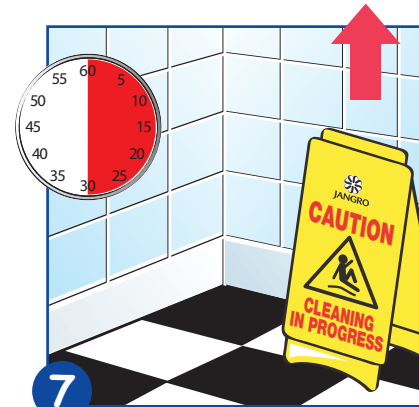

JANGRO Product Guide

Neutral Floor Cleaner BD070-5

1

Use appropriate PPE as indicated in COSHH/REACH data.

2

Place safety signs.

3

Sweep floor.

4

Dilute 10ml per 500ml of cold water in a spray bottle.

5

Spray floor.

6

Buff to a shine.

7

Once surface is dry remove safety signs.