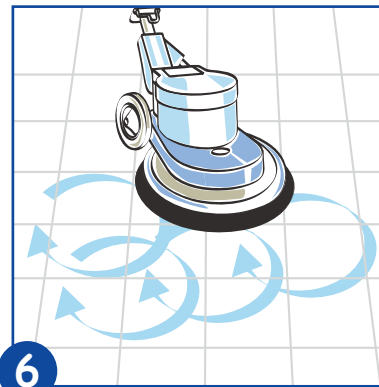

JANGRO Product Guide

Neutral Floor Cleaner BD070-5

1

Use appropriate PPE as indicated in COSHH/REACH data.

2

Place safety signs.

3

Sweep floor.

4

Dilute 10ml per 500ml of cold water in a spray bottle.

5

Spray floor.

6

Buff to a shine.

7

Once surface is dry remove safety signs.