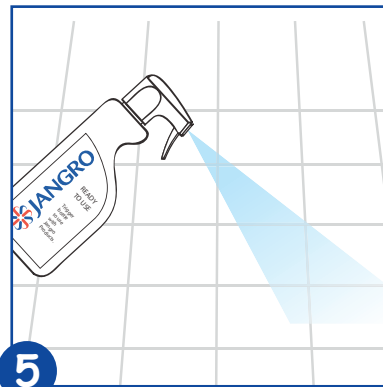

JANGRO Product Guide

Neutral Floor Cleaner BD070-5

1

Use appropriate PPE as indicated in COSHH/REACH data.

2

Place safety signs.

3

Sweep floor.

4

Dilute 10ml per 500ml of cold water in a spray bottle.

5

Spray floor.

6

Buff to a shine.

7

Once surface is dry remove safety signs.