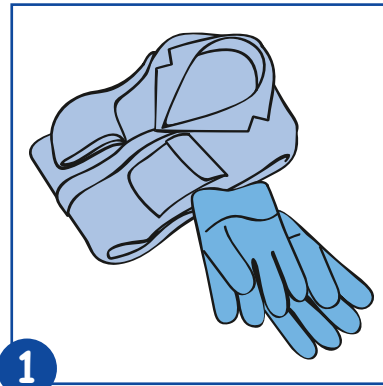

JANGRO Product Guide

Neutral Floor Cleaner BD070-5

1

Use appropriate PPE as indicated in COSHH/REACH data.

2

Place safety signs.

3

Sweep floor.