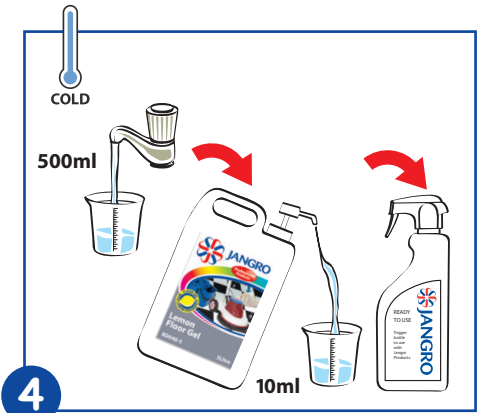

JANGRO Product Guide

Neutral Floor Cleaner BD070-5

1

Use appropriate PPE as indicated in COSHH/REACH data.

2

Place safety signs.

3

Sweep floor.

4

Dilute 10ml per 500ml of cold water in a spray bottle.

5

Spray floor.

6

Buff to a shine.

7

Once surface is dry remove safety signs.